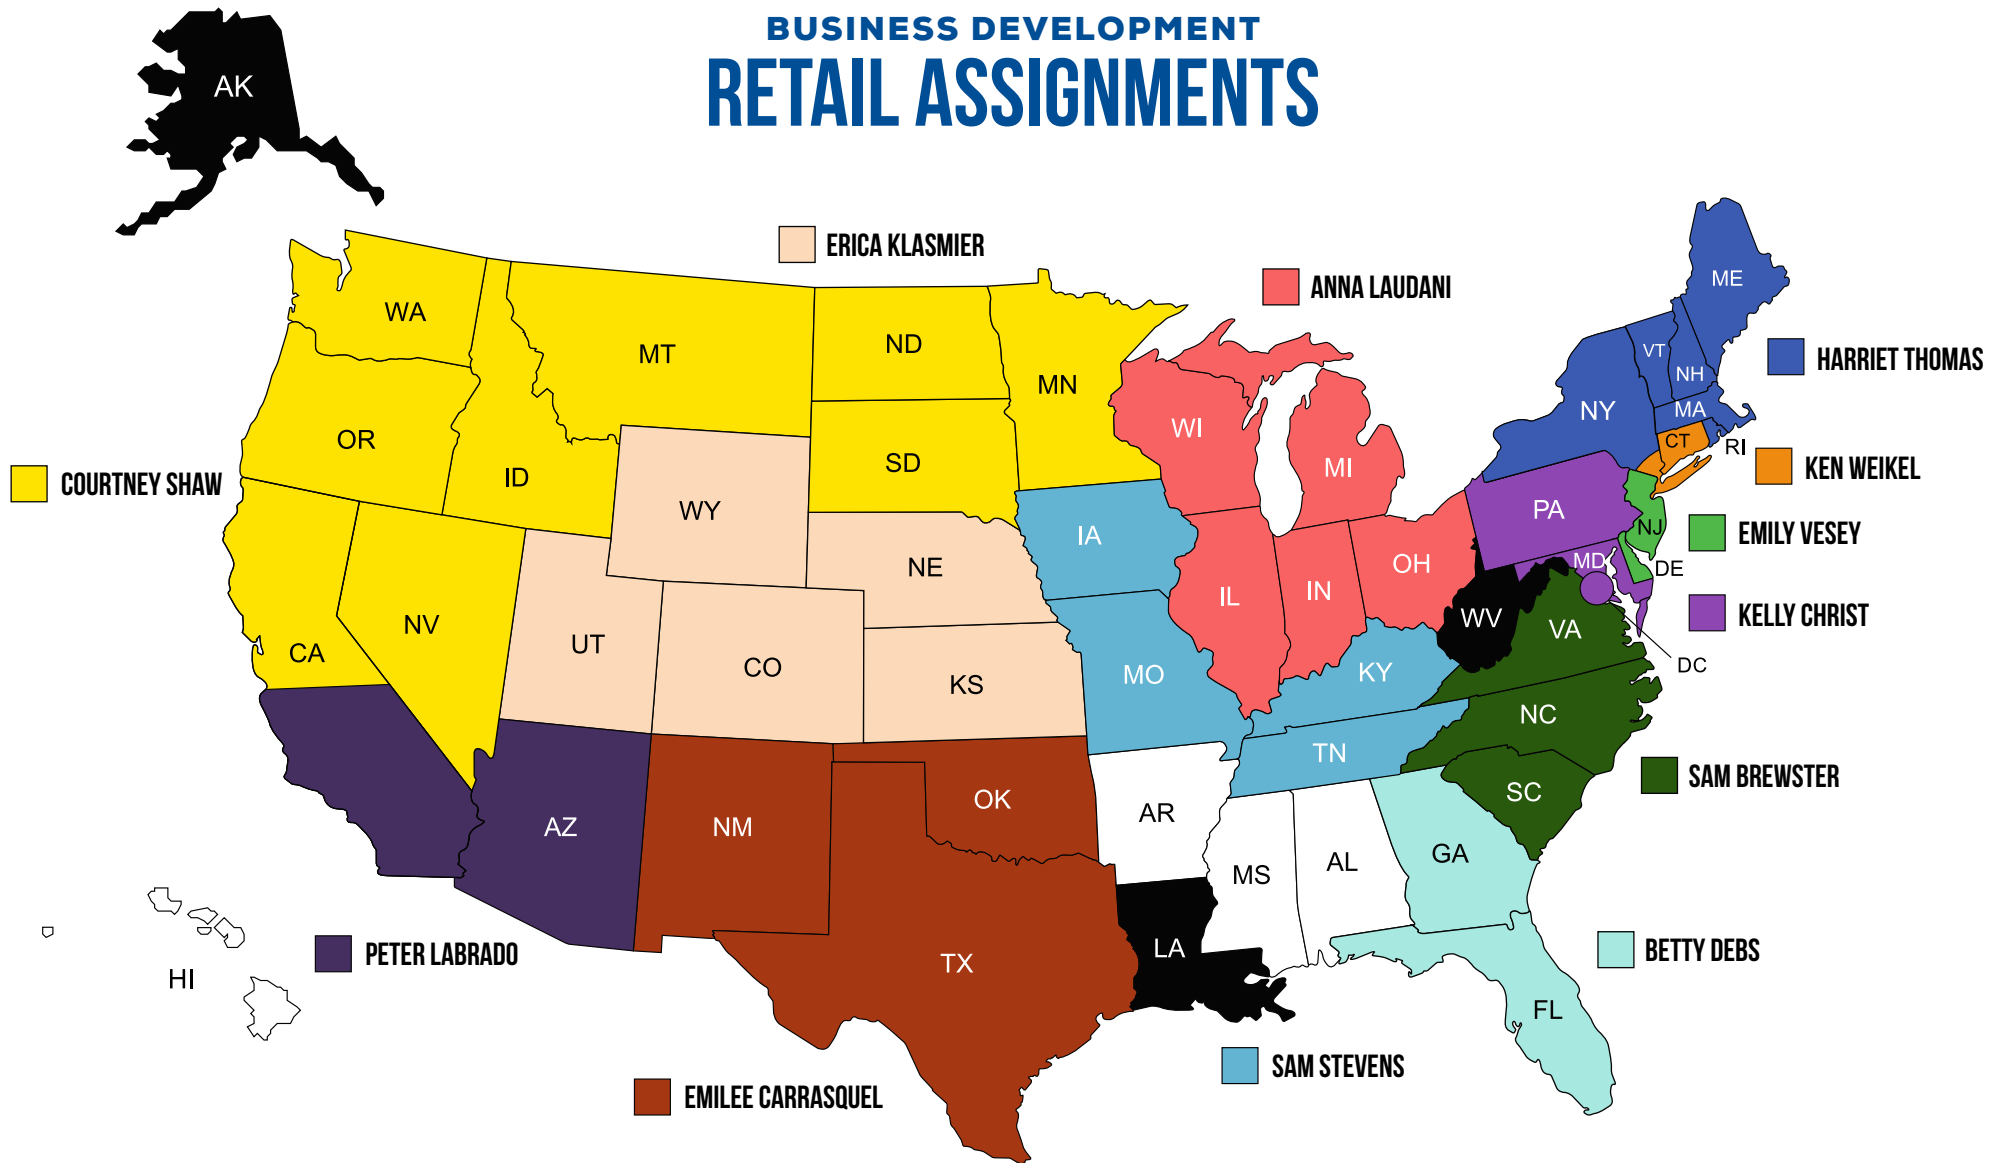

BUSINESS DEVELOPMENT RETAIL ASSIGNMENTS

DREW HAGER'S TEAM
Northern CA, Southern CA, Northwest

- Courtney Shaw
- Peter Labrado

ANTHONY BOSCAGLIA'S TEAM
FL, Greater Metro NY, Mid South, Mountain, New England, NJ